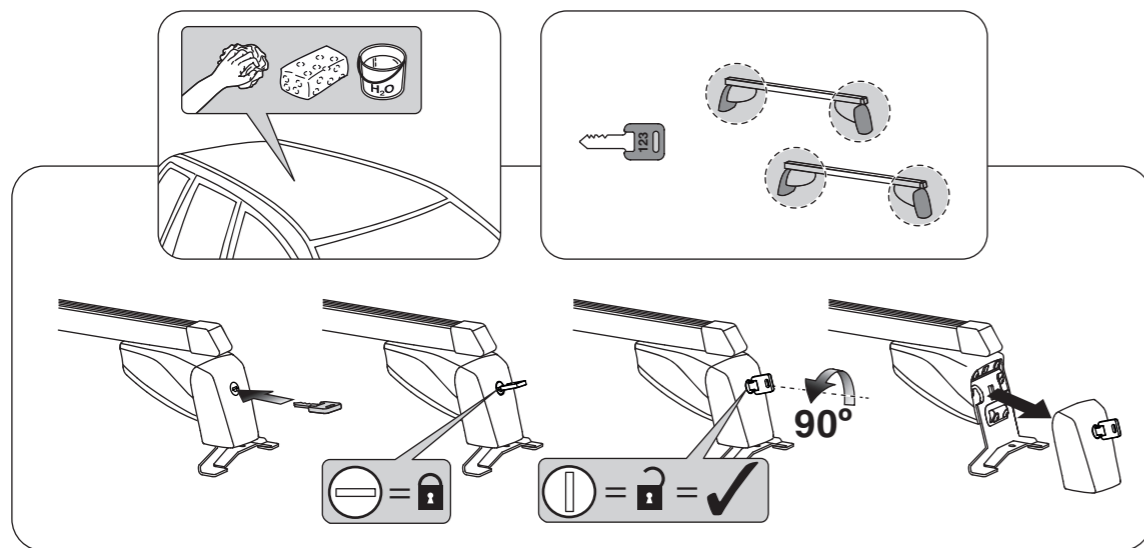

Atera SIGNO

Opel Zafira Life 09/2019 –
Opel Vivaro Cargo 09/2019 –
Opel Vivaro Kombi 09/2019 –
Fiat Ulysse 04/2022 –

Citroën Jumpy + Spacetourer
Peugeot Expert + Traveller
Toyota Proace + Proace Verso

09/2016 –
09/2016 –
09/2016 –

INFO

1

2

Atera SIGNO

Opel Zafira Life 09/2019 –
Opel Vivaro Cargo 09/2019 –
Opel Vivaro Kombi 09/2019 –
Fiat Ulysse 04/2022 –

Citroën Jumpy + Spacetourer
Peugeot Expert + Traveller
Toyota Proace + Proace Verso

09/2016 –
09/2016 –
09/2016 –

3

4