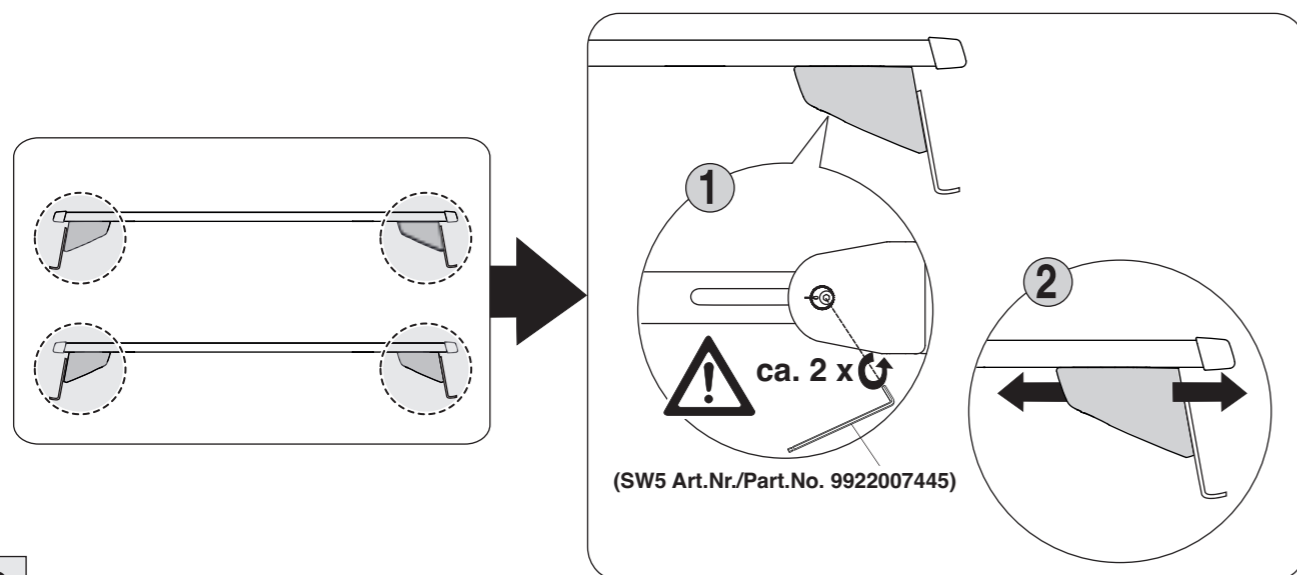

Atera SIGNO

Opel Zafira Life 09/2019 –
Opel Vivaro Cargo 09/2019 –
Opel Vivaro Kombi 09/2019 –
Fiat Ulysse 04/2022 –

Citroën Jumpy + Spacetourer
Peugeot Expert + Traveller
Toyota Proace + Proace Verso

09/2016 –
09/2016 –
09/2016 –

INFO

1

2

Atera SIGNO

Opel Zafira Life 09/2019 –
Opel Vivaro Cargo 09/2019 –
Opel Vivaro Kombi 09/2019 –
Fiat Ulysse 04/2022 –

Citroën Jumpy + Spacetourer
Peugeot Expert + Traveller
Toyota Proace + Proace Verso

09/2016 –
09/2016 –
09/2016 –

3

4