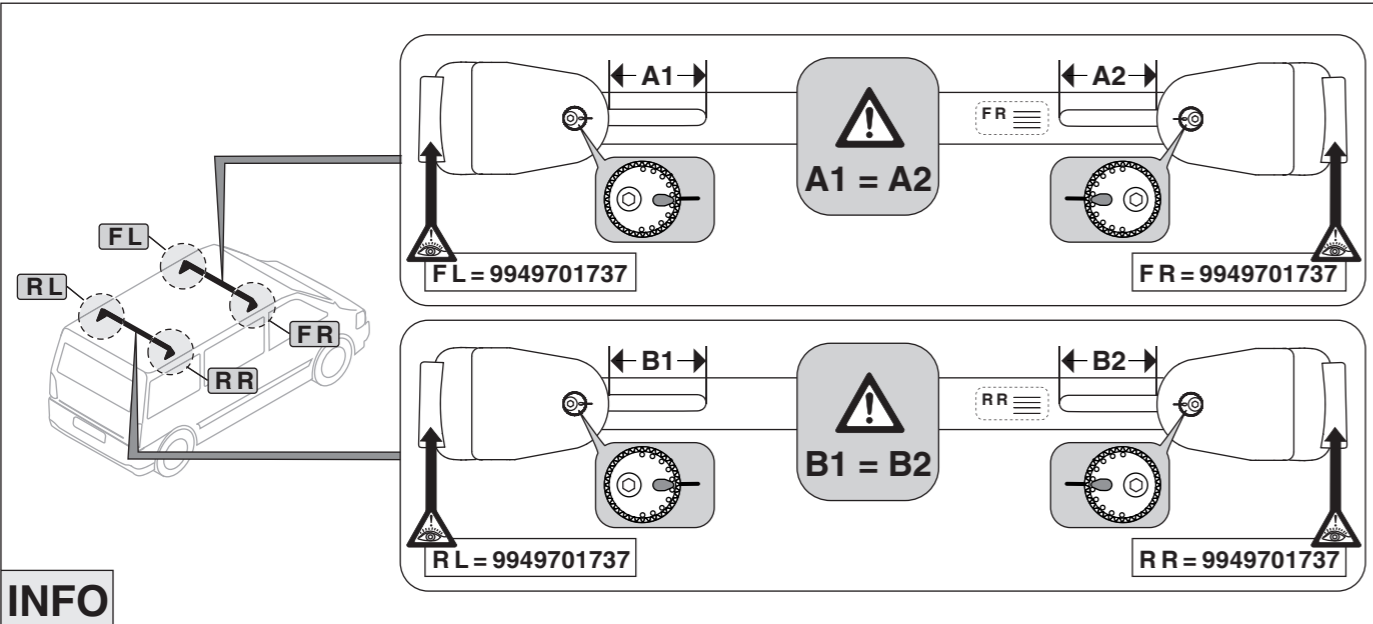

Atera SIGNO

Opel Zafira Life 09/2019 –
Opel Vivaro Cargo 09/2019 –
Opel Vivaro Kombi 09/2019 –
Fiat Ulysse 04/2022 –

Citroën Jumpy + Spacetourer
Peugeot Expert + Traveller
Toyota Proace + Proace Verso

09/2016 –
09/2016 –
09/2016 –

INFO