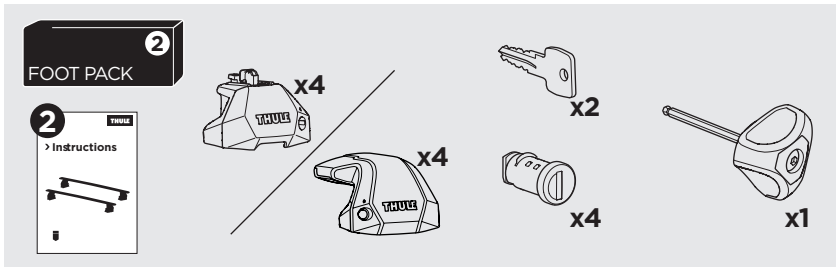

## Kit 187005 AUDI Q7, 5-dr SUV, 15-

ISO 11154-E

This kit is only for vehicles with fixpoint mounting.

3

4

5