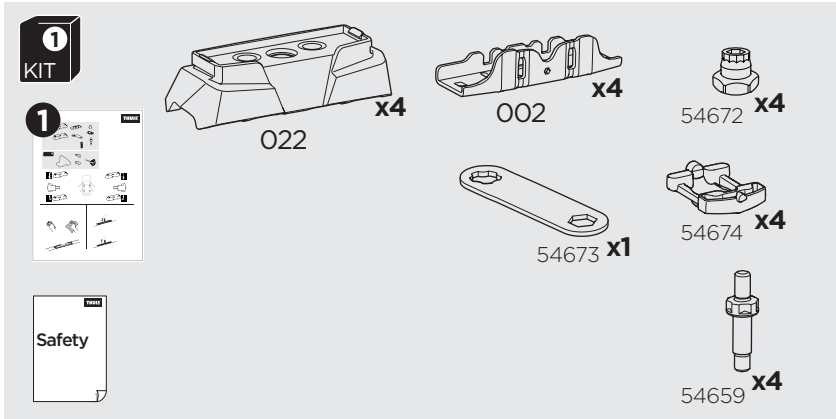

## Kit 187005 AUDI Q7, 5-dr SUV, 15-

ISO 11154-E

This kit is only for vehicles with fixpoint mounting.

3

4

5